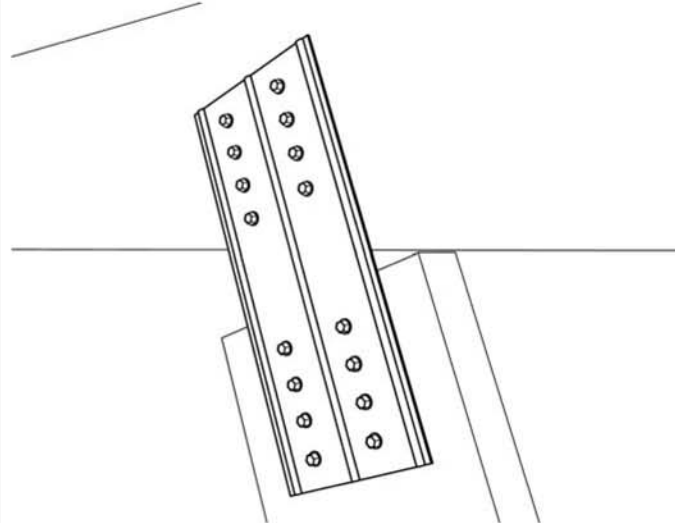

StiffClip® WC Installation Instructions

Truss Web Connector

StiffClip® WC

**Refer to Design Drawings
for fastener type, size,
and amount**

**Refer to Design Drawings
for fastener type, size,
and amount**

**For Installation, Technical, or
Submittal questions, contact TSN
at (888) 474-4876.**