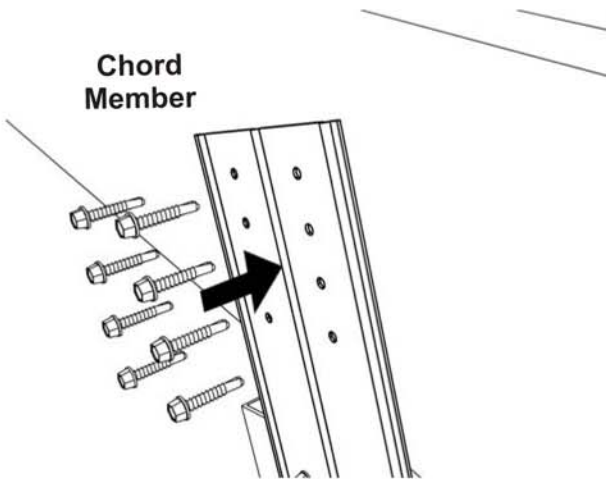

StiffClip® WC Installation Instructions

Truss Web Connector

StiffClip® WC

**Refer to Design Drawings
for fastener type, size,
and amount**

**Refer to Design Drawings
for fastener type, size,
and amount**

**For Installation, Technical, or
Submittal questions, contact TSN
at (888) 474-4876.**