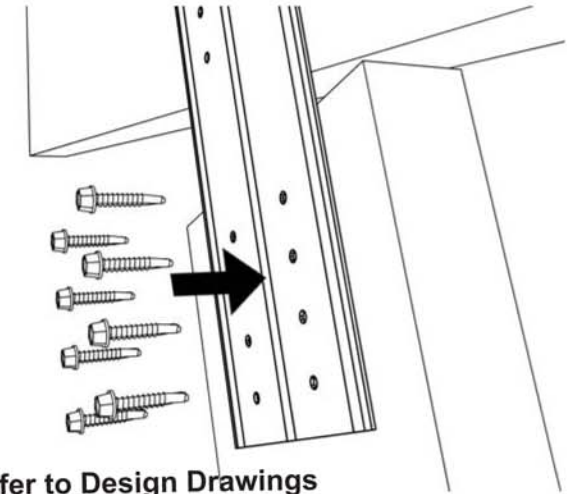

StiffClip® WC Installation Instructions

Truss Web Connector

StiffClip® WC

**Refer to Design Drawings
for fastener type, size,
and amount**

**Refer to Design Drawings
for fastener type, size,
and amount**

**For Installation, Technical, or
Submittal questions, contact TSN
at (888) 474-4876.**