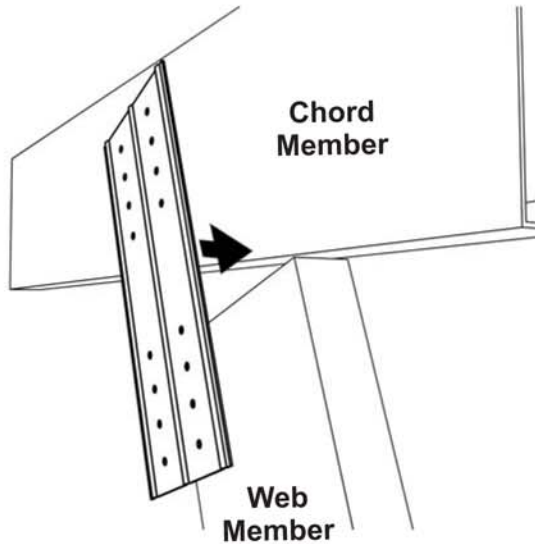

StiffClip® WC Installation Instructions

Truss Web Connector

StiffClip® WC

**Refer to Design Drawings
for fastener type, size,
and amount**

**Refer to Design Drawings
for fastener type, size,
and amount**

**For Installation, Technical, or
Submittal questions, contact TSN
at (888) 474-4876.**