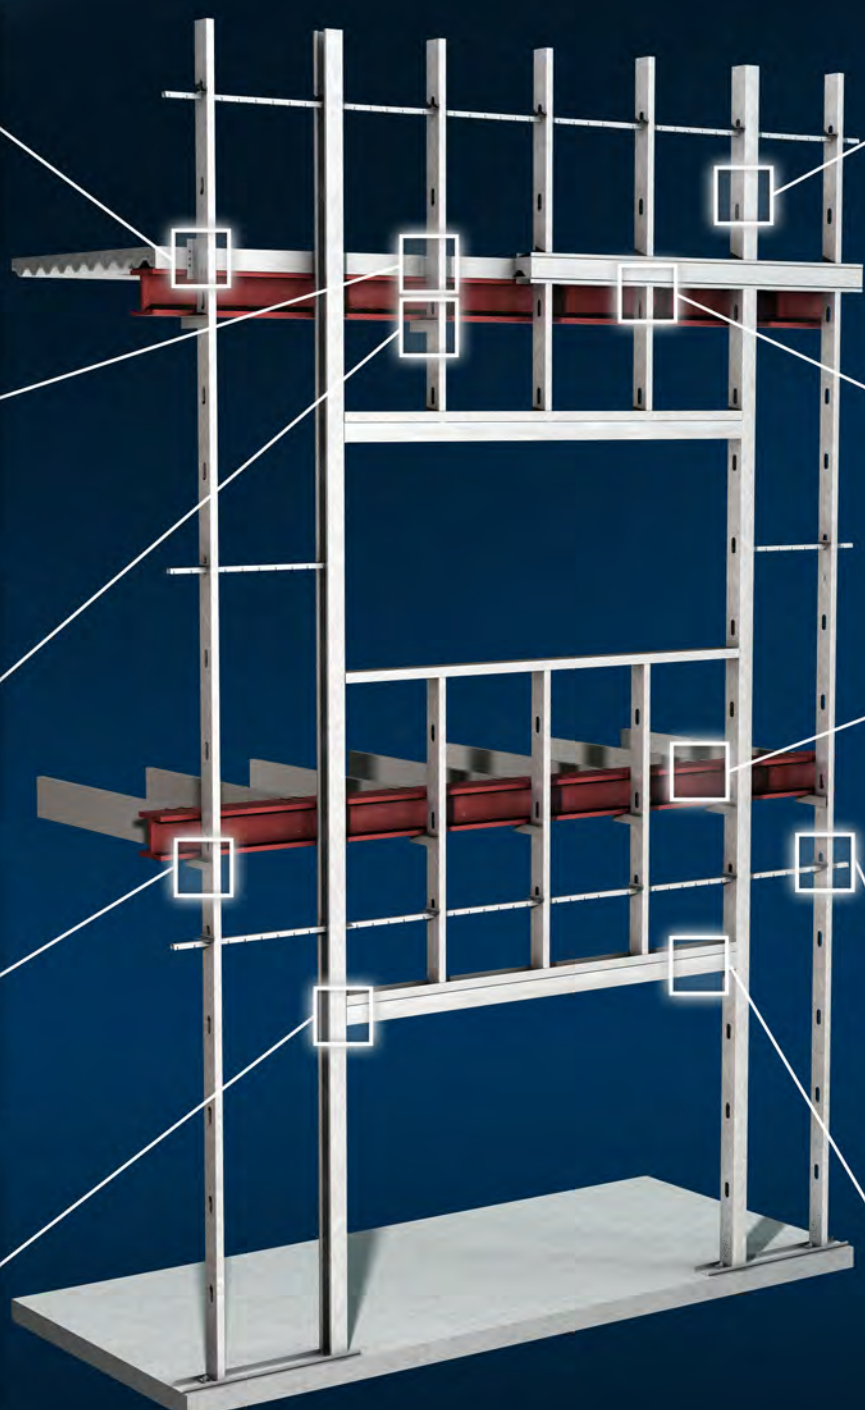

INTERIOR  
NON-LOADBEARING

PrimeWall® EQ Stud

NotchTrack™

CircleTrak®

BackIt®

QUALITY LIGHT STEEL FRAMING  
CONNECTIONS AND MEMBERS

VertiTrack® VT

MidWall®

For additional products and information please contact TSN at 888.474.4876 or visit our website at [www.steelnetwork.com](http://www.steelnetwork.com).

EXTERIOR  
CURTAIN WALL

VertiClip® Splice

StiffClip® LB

StiffClip® LS

VertiClip® SLS

StiffClip® AL

JamStud®

VertiTrack® VTX

StiffClip® JH

BridgeClip®

JamStud® as Header