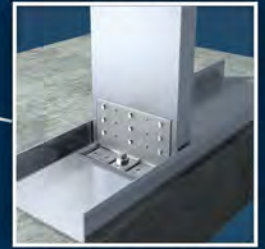

EXTERIOR  
LOADBEARING

SigmaStud®

StiffWall®

StiffWall® Boot

BuckleBridge®

SigmaTrak®

BridgeBar®

BC600

FlatStrap

StiffClip® CL

StiffClip® TD

Wall designs are for the sole purpose of displaying of TSN products in their applications. For help designing your specific wall applications please contact TSN for our complimentary Value Engineering Services.