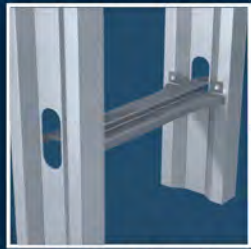

EXTERIOR  
LOADBEARING

SigmaStud®

StiffWall®

StiffWall® Boot

BuckleBridge®

SigmaTrak®

BridgeBar®

BC600

FlatStrap

StiffClip® CL

StiffClip® TD

Wall designs are for the sole purpose of displaying of TSN products in their applications. For help designing your specific wall applications please contact TSN for our complimentary Value Engineering Services.