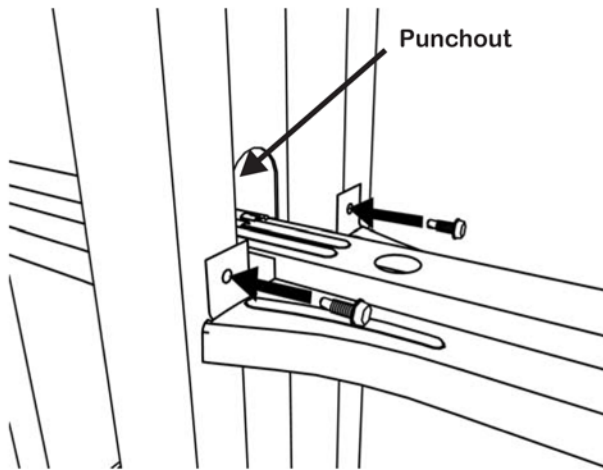

BuckleBridge® Installation Instructions

Bridging Channel

For Installation, Technical, or
Submittal questions, contact TSN
at (888) 474-4876.

Email us at tsn@steelnetwork.com.

Visit www.steelnetwork.com
and discover the value of each
TSN Solution.