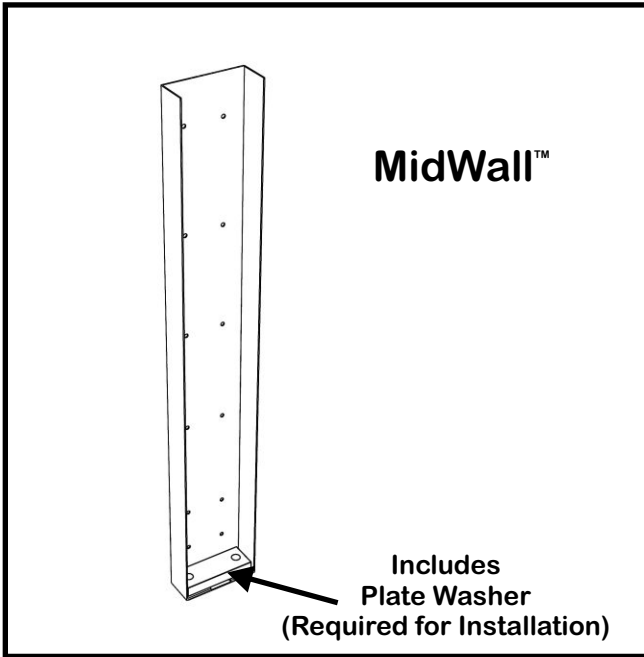

MidWall™ Installation Instructions

Partial Wall Base Connector

For Installation, Technical, or Submittal questions, contact TSN at (888) 474-4876.

Email us at tsn@steelnetwork.com.

Visit www.steelnetwork.com and discover the value of each TSN Solution.