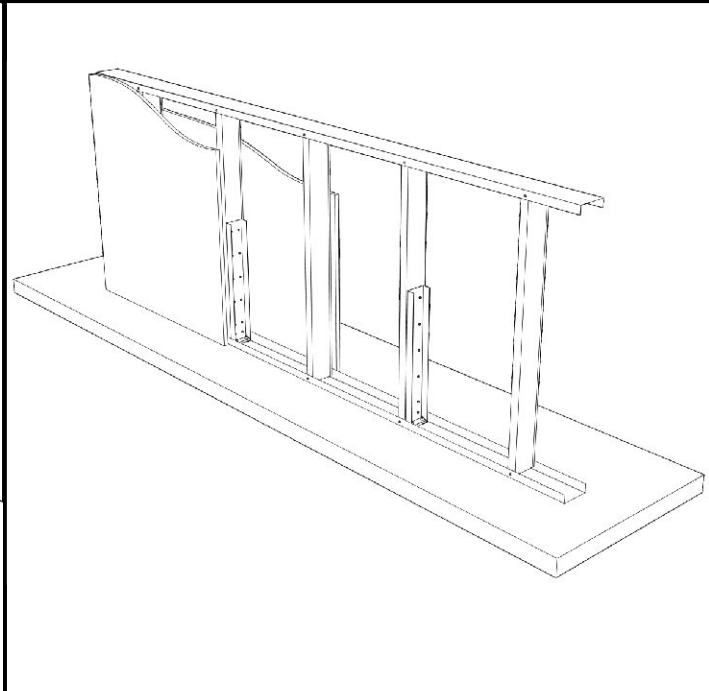

MidWall™ Installation Instructions

Partial Wall Base Connector

For Installation, Technical, or Submittal questions, contact TSN at (888) 474-4876.

Email us at tsn@steelnetwork.com.

Visit www.steelnetwork.com and discover the value of each TSN Solution.