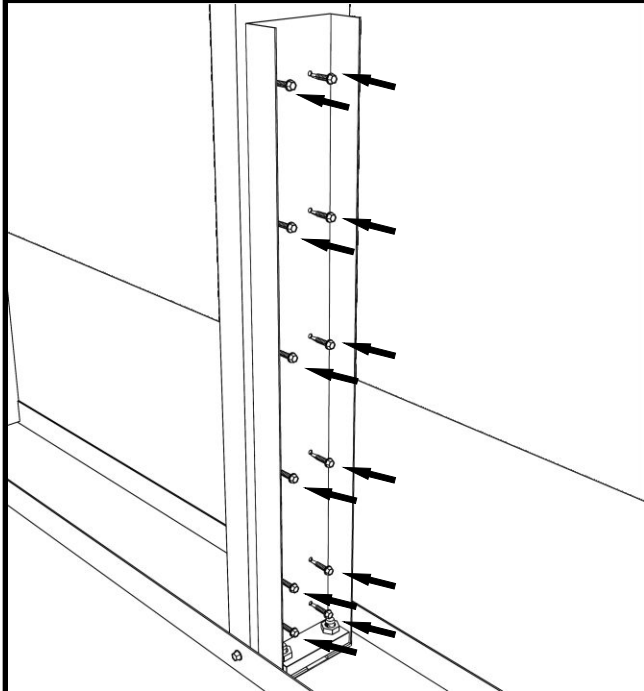

MidWall™ Installation Instructions

Partial Wall Base Connector

For Installation, Technical, or Submittal questions, contact TSN at (888) 474-4876.

Email us at tsn@steelnetwork.com.

Visit www.steelnetwork.com and discover the value of each TSN Solution.