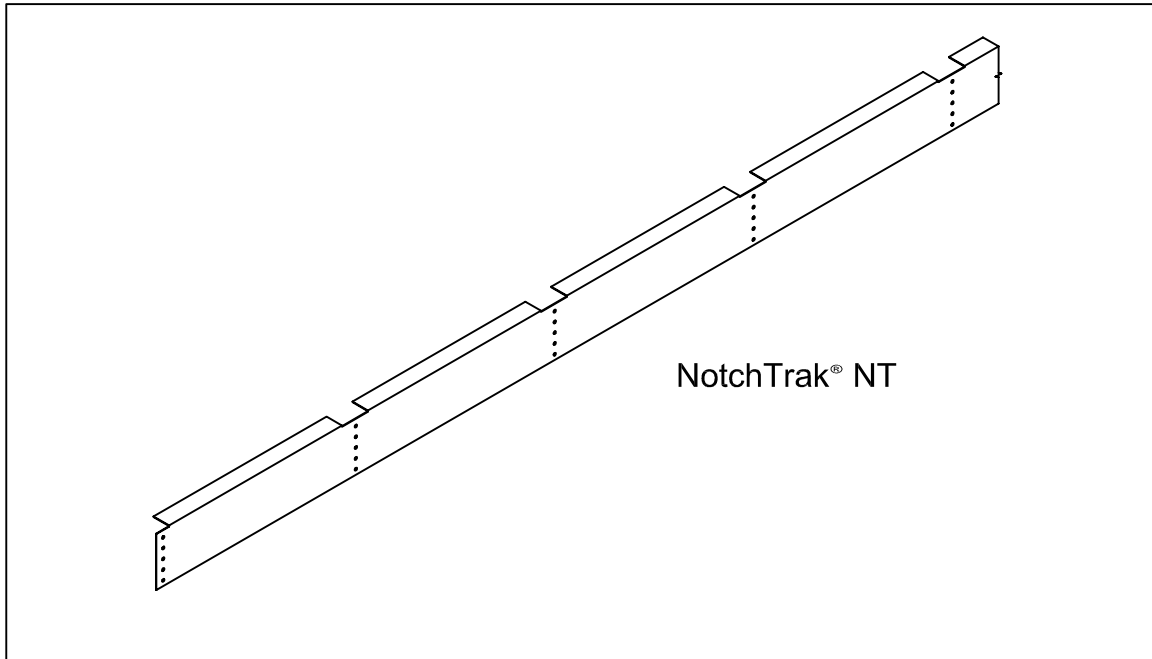

NotchTrak® NT Installation Instructions

Wall Backing and Bridging

For Installation, Technical, or Submittal questions, contact TSN at (888) 474-4876.

Email us at support@steelnetwork.com

Visit www.steelnetwork.com and discover the value of each TSN Solution.