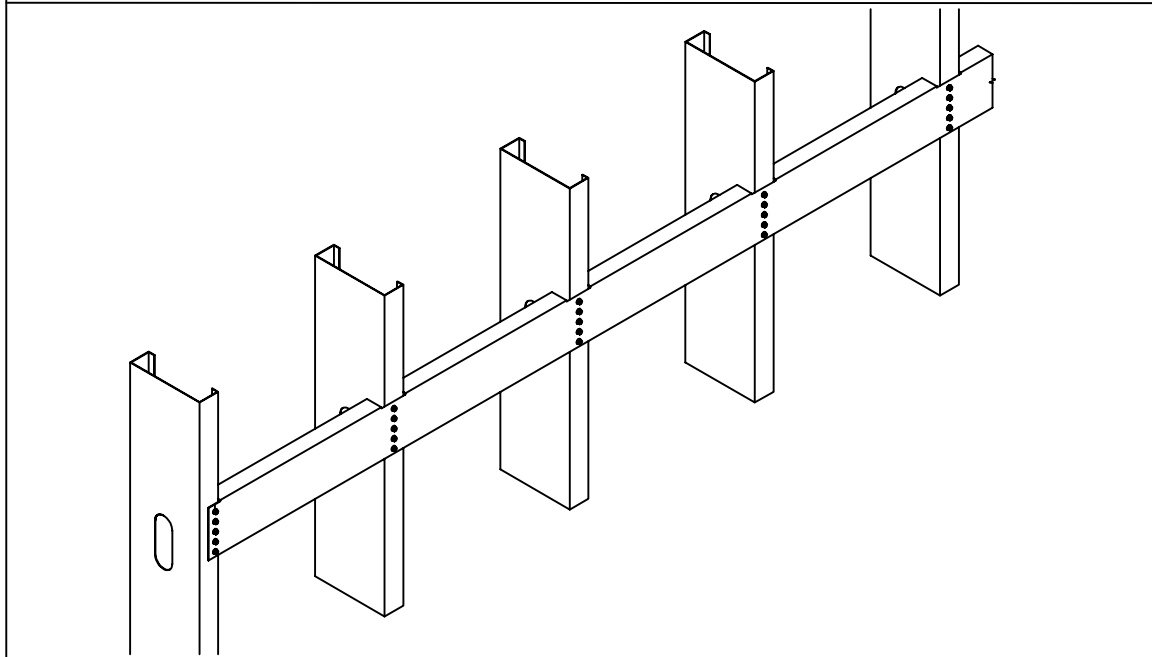

NotchTrak® NT Installation Instructions

Wall Backing and Bridging

For Installation, Technical, or Submittal questions, contact TSN at (888) 474-4876.

Email us at support@steelnetwork.com

Visit www.steelnetwork.com and discover the value of each TSN Solution.