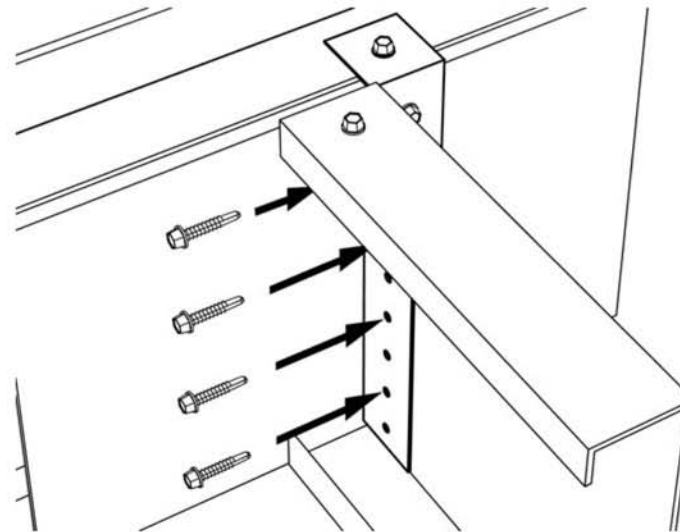

StiffClip® JC Installation Instructions

Joist Clip

StiffClip® JC

Refer to Design Drawings
for fastener type, size,
and amount

Refer to Design Drawings
for fastener type, size,
and amount

For Installation, Technical, or
Submittal questions, contact TSN
at (888) 474-4876.